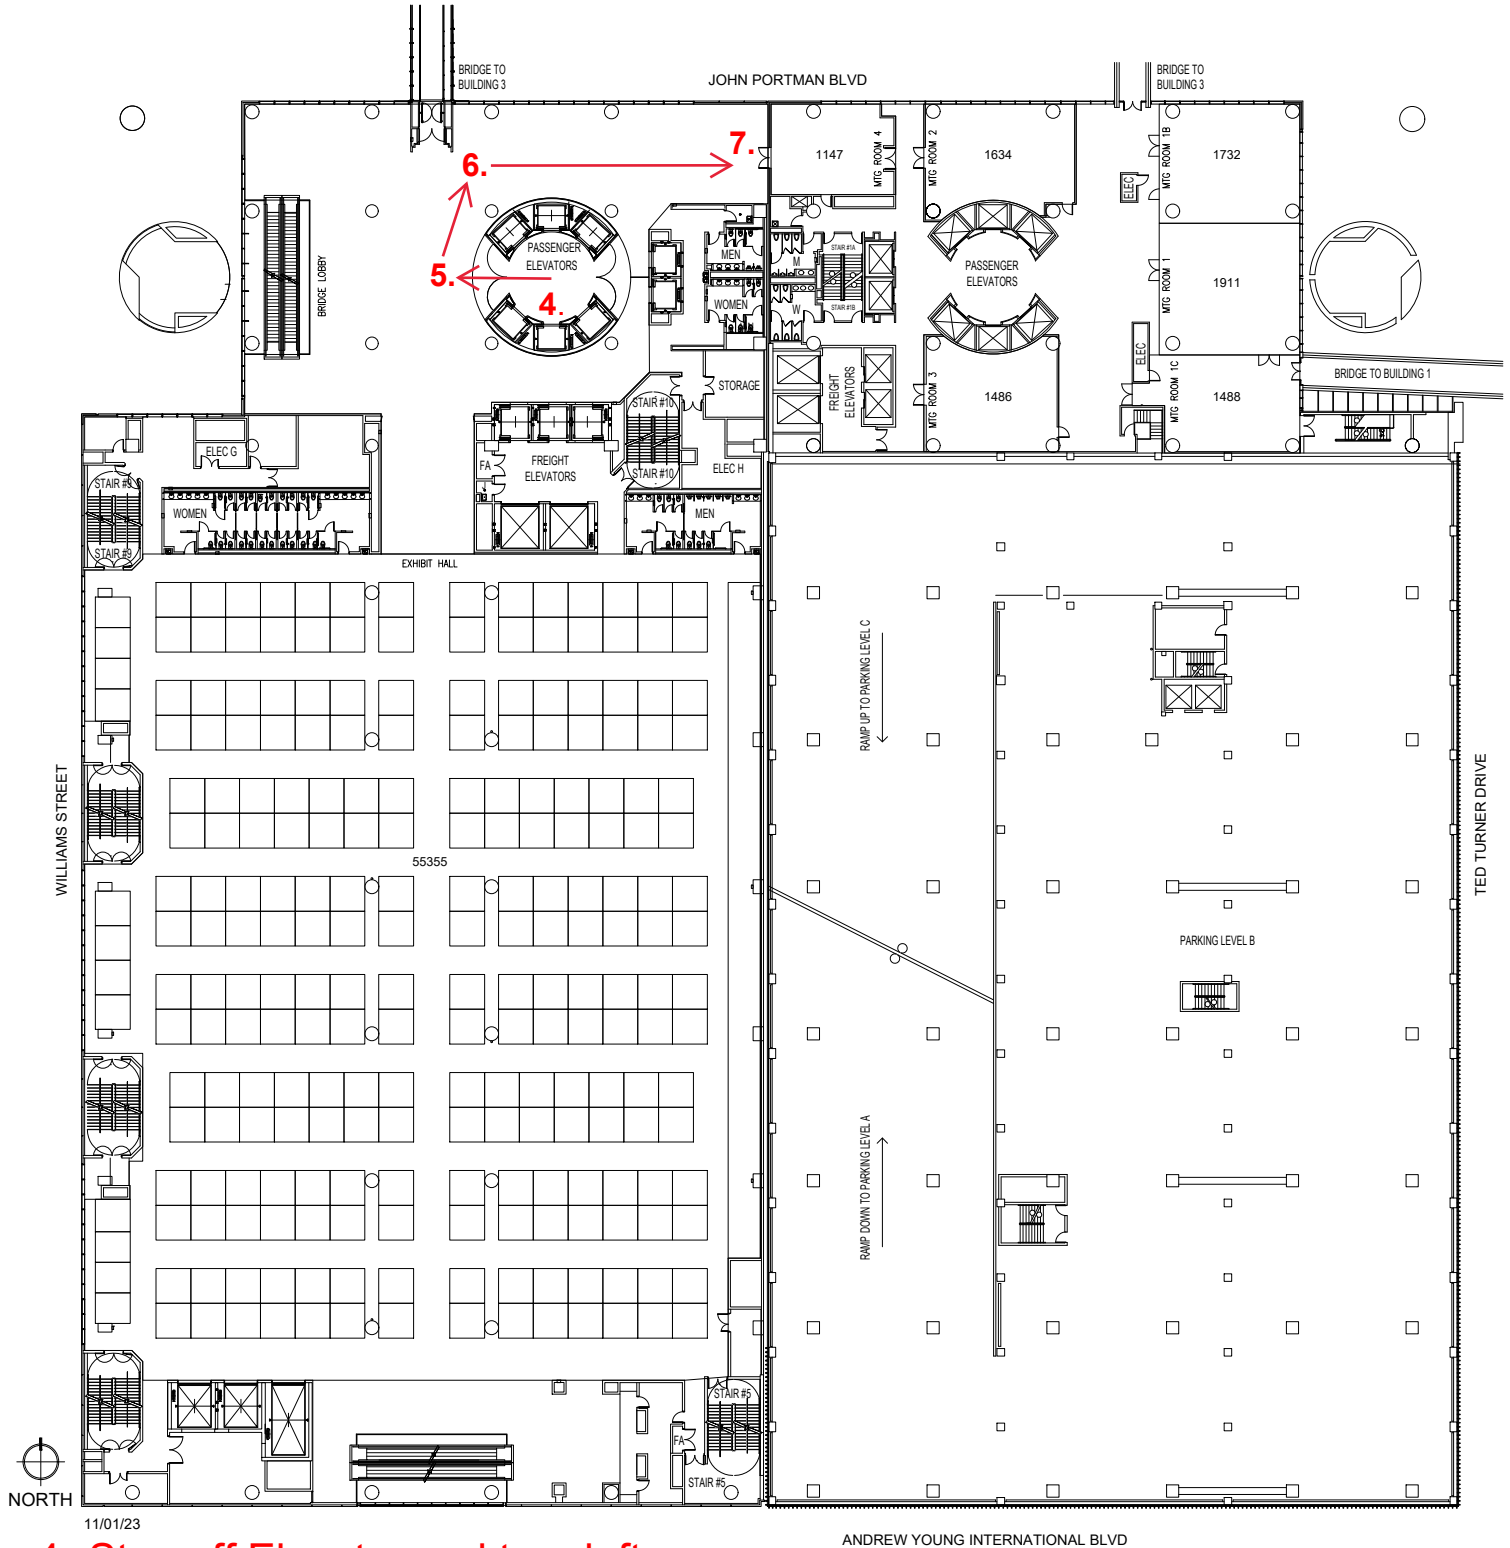

1. From Building 2, Floor 2 head toward Building 2W.
2. Slight left to elevators.
3. Take elevators to Floor 3.

AMERICASMART
ANDM)RE
 Building 2 - Floor 2

4. Step off Elevator and turn left

5. Once outside elevator lobby, turn right
(DO NOT CROSS/ENTER BRIDGE)

6. Head straight, you will see double doors

7. 203 rooms is at the double door

AMERICASMART
ANDMK)RE

Building 2 - Floor 3